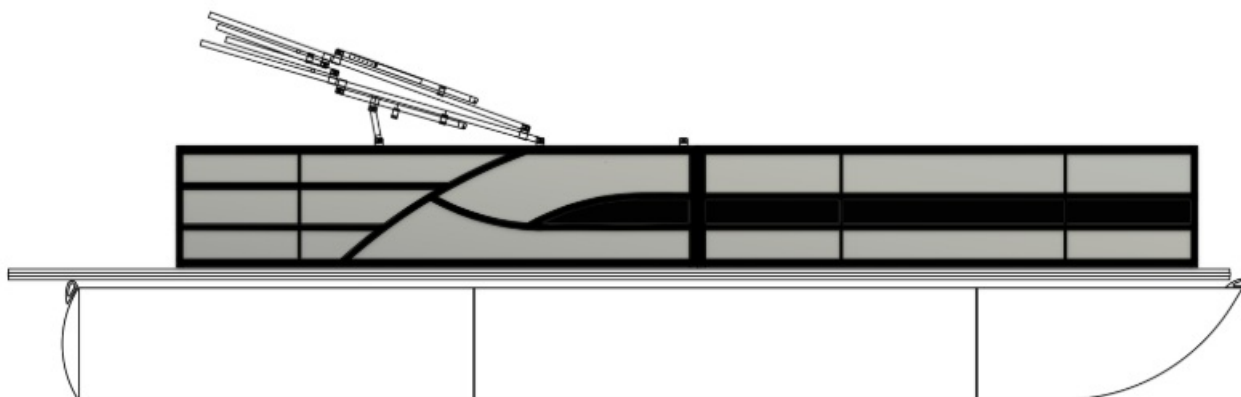

NEW 2025 Bentley Pontoons Legacy 223 Navigator Sport Tube Pkg

\$58,499

Description

Price Includes a Mercury 150L PRO XS, Stainless Steel Prop, Tandem Axle Trailer with Brakes, Hydraulic Steering with Tilt wheel, Sport3 Hull (3/4 Tube, Aluminum Underskin, 32 Gal Gas Tank and Lifting Strakes), Additional Outside Lifting Strakes, In Floor Ski Locker Storage, Gray Seagrass Weave Floori...

GENERAL INFORMATION

Manufacturer	Bentley Pontoons
Model Year	2025
Model Name	Legacy 223 Navigator Sport Tube Pkg
Model Code	Legacy 223 Navigator Sport Tube Pkg
Stock Number	
Color	Matte Silver w/ Black Accent / Gray Interior
Condition	NEW
Engine	150L PROXS Outboard 4 Stroke