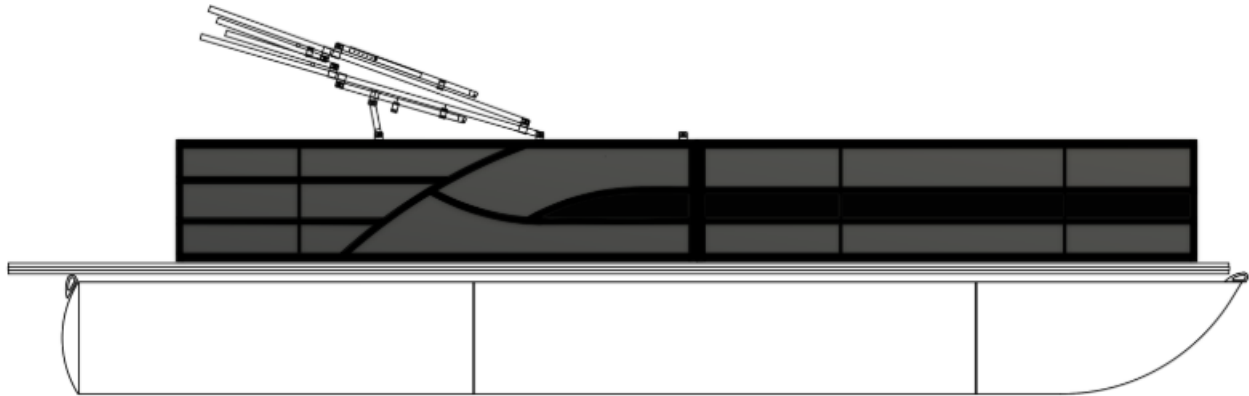

NEW 2025 Bentley Pontoons Legacy 223 Navigator Triple Tube Pkg

\$67,499

Description

Price Includes a Mercury 200XL, Stainless Steel Prop, Tandem Axle Trailer with Brakes, Hydraulic Steering with Tilt wheel, Upgraded Full length Center Log, In Floor Ski Locker Storage, Gray Seagrass Weave Flooring, Rockford Stereo System Upgrade w/ 6 speakers and amp, 12Volt Receptacle w/ Dual USB Ch...

GENERAL INFORMATION

Manufacturer	Bentley Pontoons
Model Year	2025
Model Name	Legacy 223 Navigator Triple Tube Pkg
Model Code	Legacy 223 Navigator Triple Tube Pkg
Stock Number	
Color	Matte Black w/ Black Accent / Gray Interior
Condition	NEW
Engine	200XL Outboard 4 Stroke