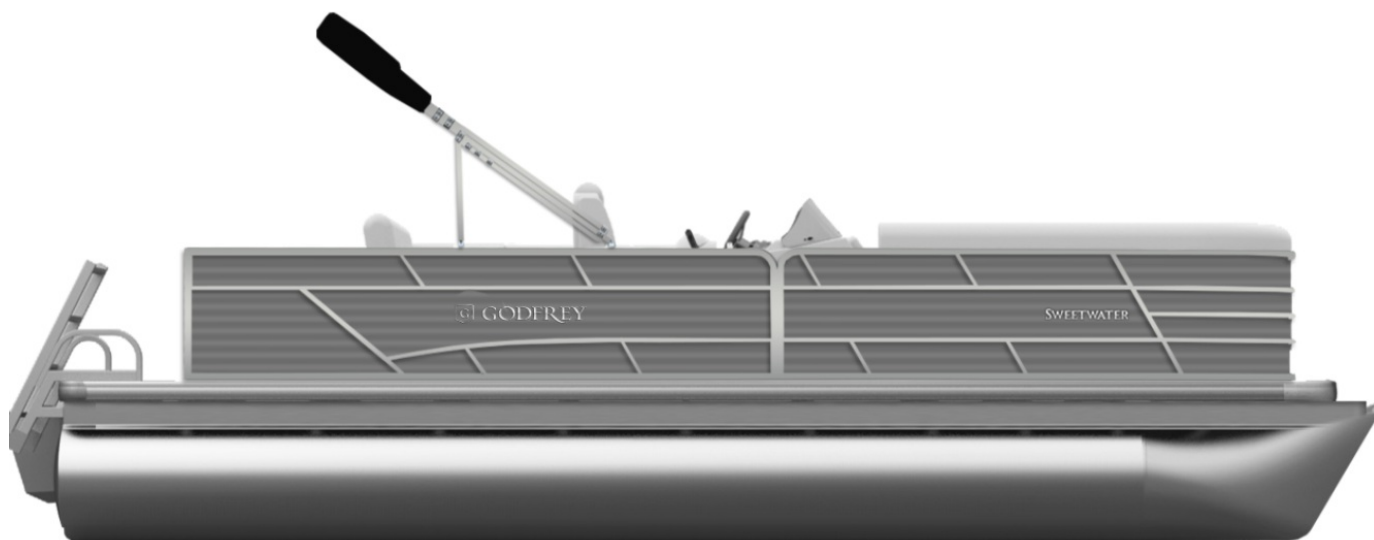

# NEW 2023 Godfrey Sweetwater 2286 Cruise Triple Tube Package

## \$47,999

### Description

Price Includes Mercury 150ELPTEFI, Stainless Steel Prop, and a Tandem Axle Trailer with Brakes & Center Log Kit Structure Upgrades - GTP 27 Triple Tube Pkg (OB): Two 25" outer tubes, 27" center tube, launch pad; Under deck skin, full length; Inside Skirting; Lifting strakes; Heavy Duty Channels, ...

### GENERAL INFORMATION

Manufacturer	Godfrey
Model Year	2023
Model Name	Sweetwater 2286 Cruise Triple Tube Package
Model Code	Sweetwater 2286 Cruise Triple Tube Package
Stock Number	
Color	Charcoal / Gray Interior w/ Carbon Accent
Condition	NEW
Engine	150ELPT EFI Outboard 4 Stroke