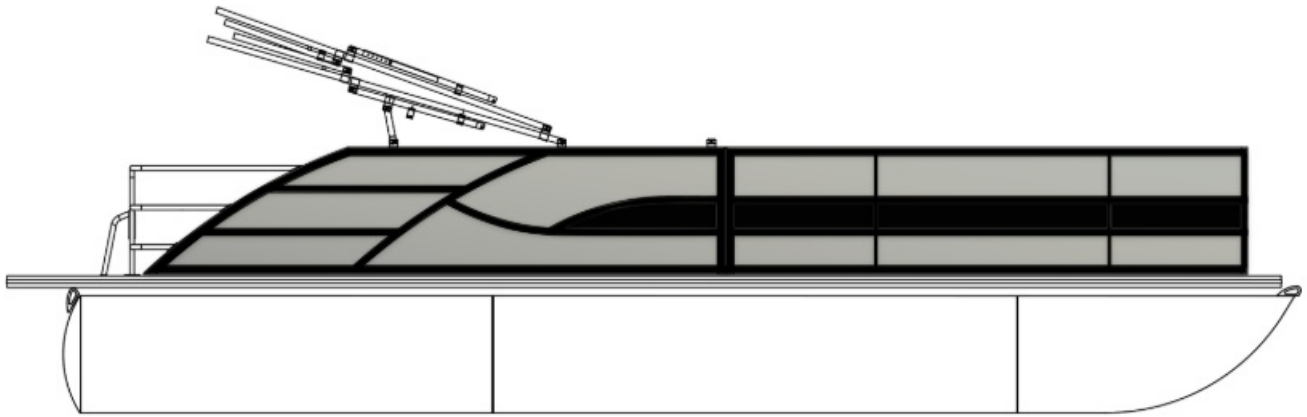

# NEW 2025 Bentley Pontoons Legacy 223 QSB Triple Tube Pkg

### Description

Price Includes a Mercury 200XL, Stainless Steel Prop, Tandem Axle Trailer with Brakes, Hydraulic Steering with Tilt wheel, Upgraded Full length Center Log, Ski Locker In Floor Storage, Gray Seagrass Weave Flooring, Rockford Stereo System Upgrade w/ 6 speakers and amp, 12Volt Receptacle w/ Dual USB Ch...

### GENERAL INFORMATION

Manufacturer	Bentley Pontoons
Model Year	2025
Model Name	Legacy 223 QSB Triple Tube Pkg
Model Code	Legacy 223 QSB Triple Tube Pkg
Stock Number	
Color	Matte Silver w/ Black Accent / Gray Interior
Condition	NEW
Engine	200XL Outboard 4 Stroke