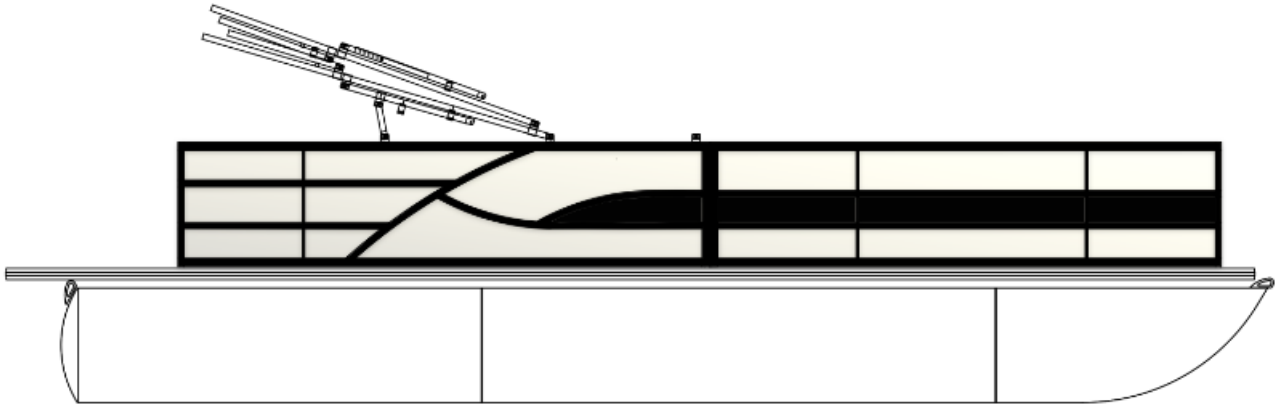

NEW 2025 Bentley Pontoons Legacy 223 Navigator Triple Tube Pkg

\$65,999

Description

Price Includes a Mercury 200XL, Stainless Steel Prop, Tandem Axle Trailer with Brakes, Hydraulic Steering with Tilt wheel, Upgraded Full length Center Log, In Floor Ski Locker Storage, Gray Seagrass Weave Flooring, Rockford Stereo System Upgrade w/ 6 speakers and amp, 12Volt Receptacle w/ Dual USB C...

GENERAL INFORMATION

Manufacturer	Bentley Pontoons
Model Year	2025
Model Name	Legacy 223 Navigator Triple Tube Pkg
Model Code	Legacy 223 Navigator Triple Tube Pkg
Stock Number	
Color	White w/ Black Accent / Gray Interior
Condition	NEW
Engine	200XL Outboard 4 Stroke