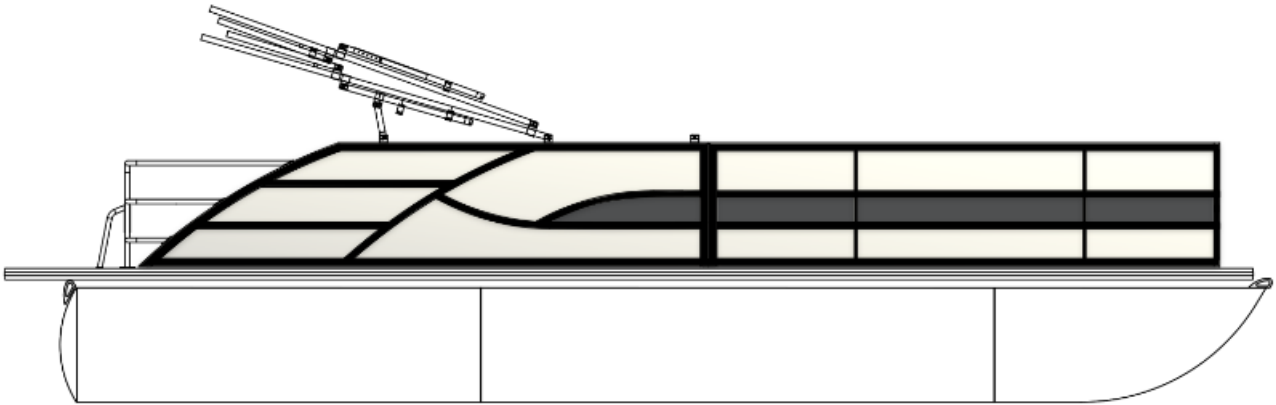

## Description

Price Includes a Mercury 200XL, Stainless Steel Prop, Tandem Axle Trailer with Brakes, Hydraulic Steering with Tilt wheel, Upgraded Full length Center Log, Ski Locker In Floor Storage, Gray Seagrass Weave Flooring, Standard Stereo System w/ 4 speakers, 12Volt Receptacle w/ Dual USB Charging Ports, Cu...

## GENERAL INFORMATION

Manufacturer	Bentley Pontoons
Model Year	2025
Model Name	Legacy 243 Swingback Triple Tube Pkg
Model Code	Legacy 243 Swingback Triple Tube Pkg
Stock Number	
Color	White w/ Charcoal Accent / Gray Interior
Condition	NEW
Engine	200XL Outboard 4 Stroke