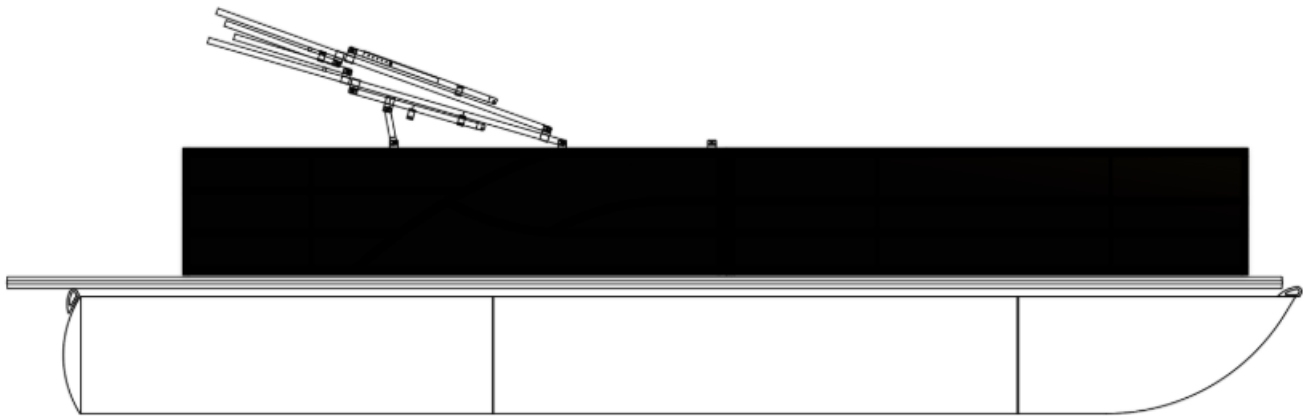

### Description

Price Includes a Mercury 90ELPT EFI CT, aluminum Prop, Tandem Axle Trailer with Brakes, Xtreme Steering with Tilt wheel, Tan Seagrass Weave Flooring, JBL JAM3000 Stereo w/ 4 speakers, 12Volt Receptacle w/ Dual USB Charging Ports, Custom Fiberglass console with windshield, and OEM Analogue Gauges (Sp...

### GENERAL INFORMATION

Manufacturer	Bentley Pontoons
Model Year	2025
Model Name	Legacy 200 Cruise XL
Model Code	Legacy 200 Cruise XL
Stock Number	
Color	Black / Tan Interior
Condition	NEW
Engine	90ELPT EFI CT Outboard 4 Stroke