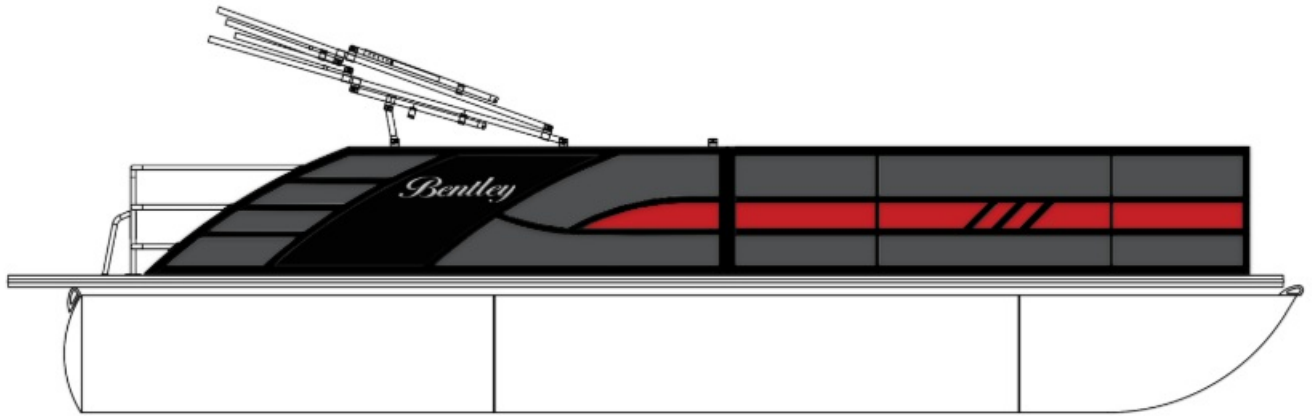

NEW 2025 Bentley Pontoons Elite 253 Swingback DC Triple Tube Pkg

\$94,999

Description

Price Includes a Mercury 250XL DTS PRO XS (Built in 2023), Stainless Steel Prop, Tandem Axle Trailer with Brakes, Power Assist Steering with Tilt wheel & Mercury OEM Digital Fly-By-Wire DTS, Upgraded Full length Center Log, In Floor Ski Locker Storage, Gray Seagrass Flooring, Upgraded Wet Sounds ...

GENERAL INFORMATION

Manufacturer	Bentley Pontoons
Model Year	2025
Model Name	Elite 253 Swingback DC Triple Tube Pkg
Model Code	Elite 253 Swingback DC Triple Tube Pkg
Stock Number	
Color	Matte Black w/ Matte Red Acc. / Gray Interior
Condition	NEW
Engine	250XL DTS PRO XS Outboard 4 Stroke