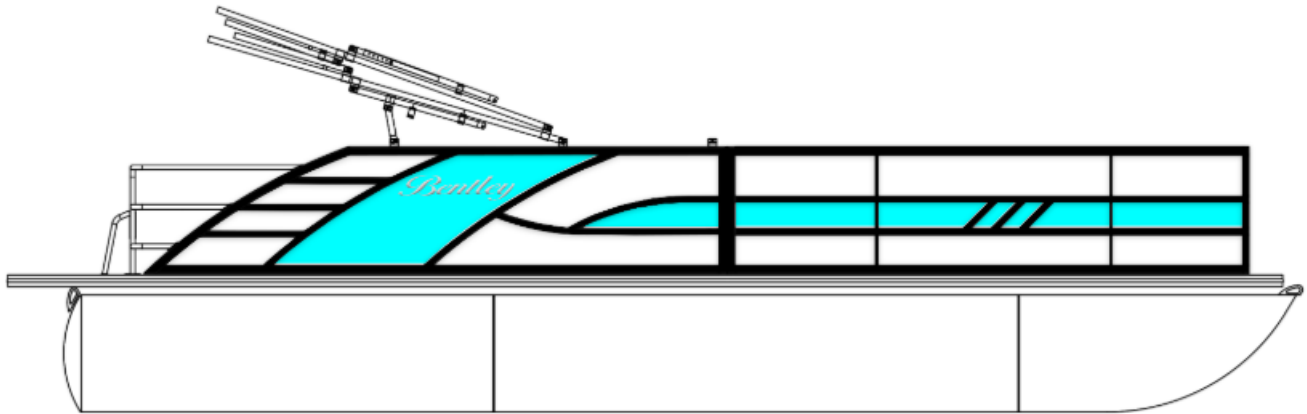

NEW 2025 Bentley Pontoons Elite 223 Swingback DC Triple Tube Pkg

\$92,499

Description

Price Includes a Mercury 250XL DTS Warm Fusion (Built in 2023), Stainless Steel Prop, Tandem Axle Trailer with Brakes, Power Assist Steering with Tilt wheel & Mercury OEM Digital Fly-By-Wire DTS, Upgraded Full length Center Log, In Floor Ski Locker Storage, Gray Seagrass Flooring, Upgraded Wet So...

GENERAL INFORMATION

Manufacturer	Bentley Pontoons
Model Year	2025
Model Name	Elite 223 Swingback DC Triple Tube Pkg
Model Code	Elite 223 Swingback DC Triple Tube Pkg
Stock Number	
Color	White w/ Aruba Blue Accent / Gray Interior
Condition	NEW
Engine	250XL DTS WARM FUSION Outboard 4 Stroke