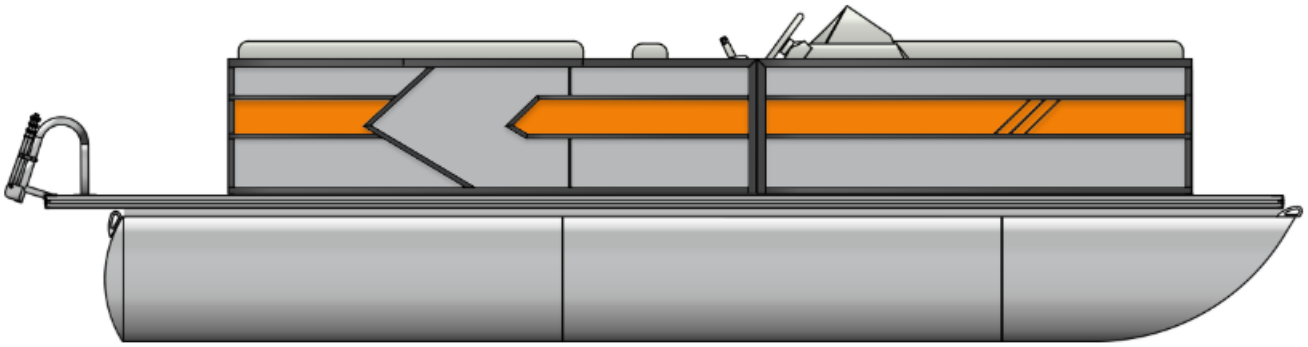

NEW 2025 Bentley Pontoons 223 Bolt Sport Tube Pkg

\$49,999

Description

Price Includes a Mercury 150ELPT (Built in 2022), Stainless Steel Prop, Tandem Axle Trailer with Brakes, Hydraulic Steering with Tilt wheel, Sport3 Hull (3/4 Tube, Aluminum Underskin, 32 Gal Gas Tank and Lifting Strakes), Gray Seagrass Weave Flooring, Stereo System w/ 4 speakers, 12Volt Receptacle w/...

GENERAL INFORMATION

Manufacturer	Bentley Pontoons
Model Year	2025
Model Name	223 Bolt Sport Tube Pkg
Model Code	223 Bolt Sport Tube Pkg
Stock Number	
Color	Silver with Orange Accent / Gray Interior w/ Orange Accent
Condition	NEW
Engine	150ELPT Outboard 4 Stroke