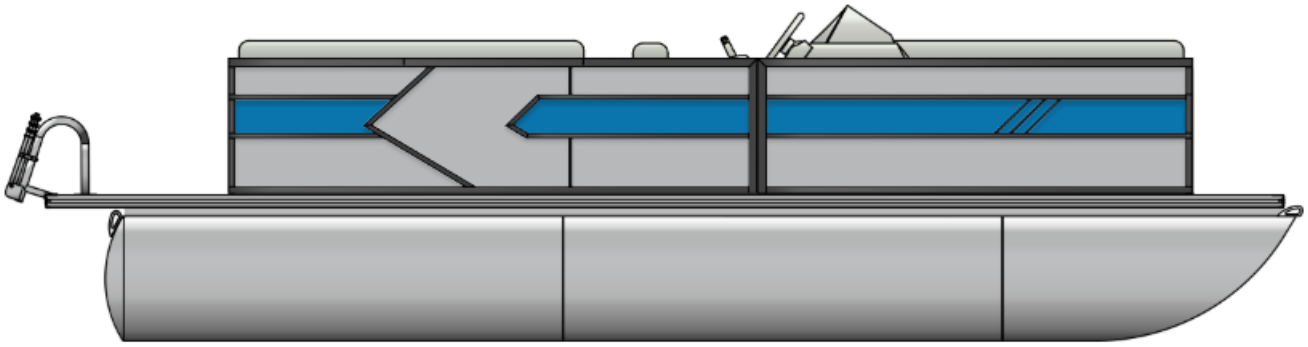

## Description

Price Includes a Mercury 150ELPT (Built in 2022), Stainless Steel Prop, Tandem Axle Trailer with Brakes, Hydraulic Steering with Tilt wheel, Sport3 Hull (3/4 Tube, Aluminum Underskin, 32 Gal Gas Tank and Lifting Strakes), Gray Seagrass Weave Flooring, Stereo System w/ 4 speakers, 12Volt Receptacle w/...

## GENERAL INFORMATION

Manufacturer	Bentley Pontoons
Model Year	2025
Model Name	203 Bolt Sport Tube Pkg
Model Code	203 Bolt Sport Tube Pkg
Stock Number	
Color	Silver with Matte Blue Accent / Gray Interior
Condition	NEW
Engine	150ELPT Outboard 4 Stroke