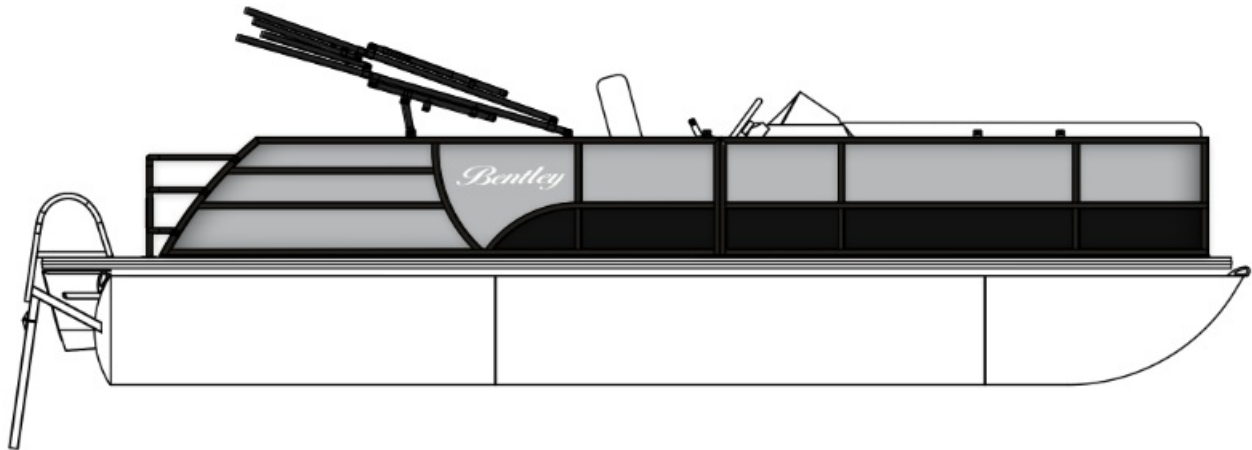

NEW 2024 Bentley Pontoons Legacy 220 Swingback

\$44,499

Description

Price Includes a Mercury 115ELPT CT (Built in 2022), aluminum Prop, Tandem Axle Trailer with Brakes, Xtreme Steering with Tilt wheel, Gray Seagrass Weave Flooring, JBL R3500 Stereo System w/ 4 speakers, 12Volt Receptacle w/ Dual USB Charging Ports, Custom Fiberglass console with windshield, and OEM ...

GENERAL INFORMATION

Manufacturer	Bentley Pontoons
Model Year	2024
Model Name	Legacy 220 Swingback
Model Code	Legacy 220 Swingback
Stock Number	
Color	Silver with Matte Black Accent / Gray interior
Condition	NEW
Engine	115ELPT CT Outboard 4 Stroke