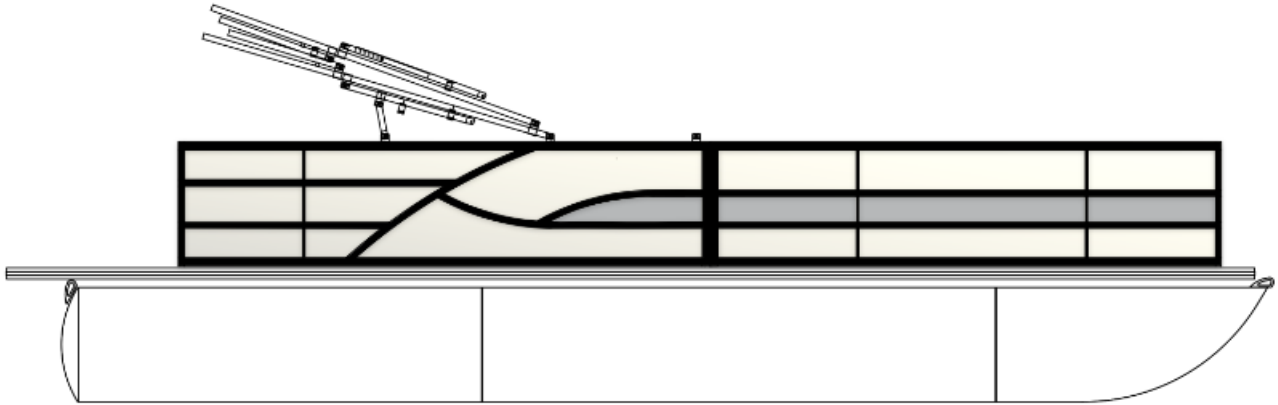

## Description

Price Includes a Mercury 200XL, Stainless Steel Prop, Tandem Axle Trailer with Brakes, Hydraulic Steering with Tilt wheel, Upgraded Full length Center Log, In Floor Ski Locker Storage, Gray Seagrass Weave Flooring, Rockford Stereo System Upgrade w/ 6 speakers and amp, 12Volt Receptacle w/ Dual USB C...

## GENERAL INFORMATION

Manufacturer	Bentley Pontoons
Model Year	2025
Model Name	Legacy 223 Navigator Triple Tube Pkg
Model Code	Legacy 223 Navigator Triple Tube Pkg
Stock Number	
Color	White w/ Matte Silver Accent / Gray Interior
Condition	NEW
Engine	200XL Outboard 4 Stroke