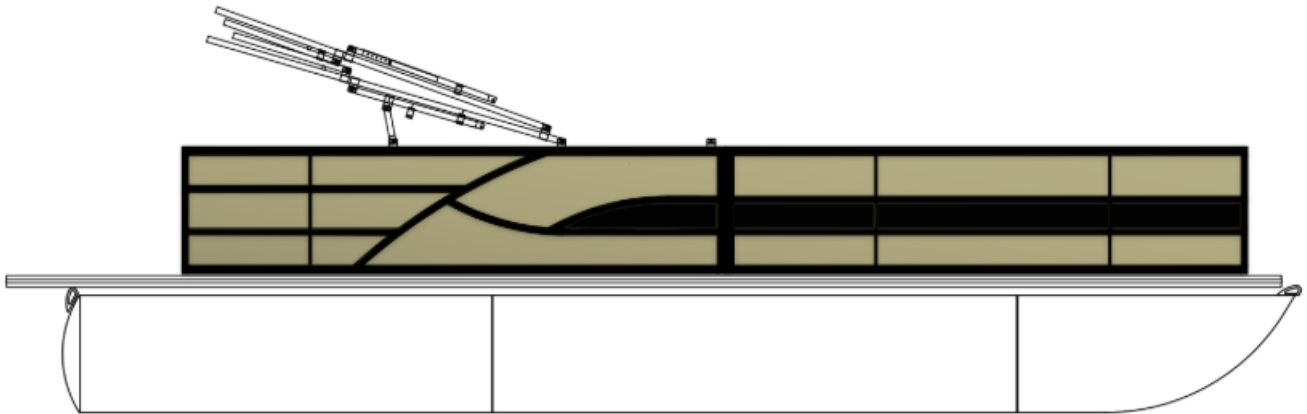

NEW 2025 Bentley Pontoons Legacy 200 Navigator

\$45,999

Description

Price Includes a Mercury 115ELPT EFI CT, aluminum Prop, Tandem Axle Trailer with Brakes, Xtreme Steering with Tilt wheel, Gray Seagrass Weave Flooring, JBL JAM3000 Stereo w/ 4 speakers, 12Volt Receptacle w/ Dual USB Charging Ports, Custom Fiberglass console with windshield, and OEM Analogue Gauges (...)

GENERAL INFORMATION

Manufacturer	Bentley Pontoons
Model Year	2025
Model Name	Legacy 200 Navigator
Model Code	Legacy 200 Navigator
Stock Number	
Color	Sage Green with Black Accent / Gray Interior
Condition	NEW
Engine	115ELPT EFI CT Outboard 4 Stroke