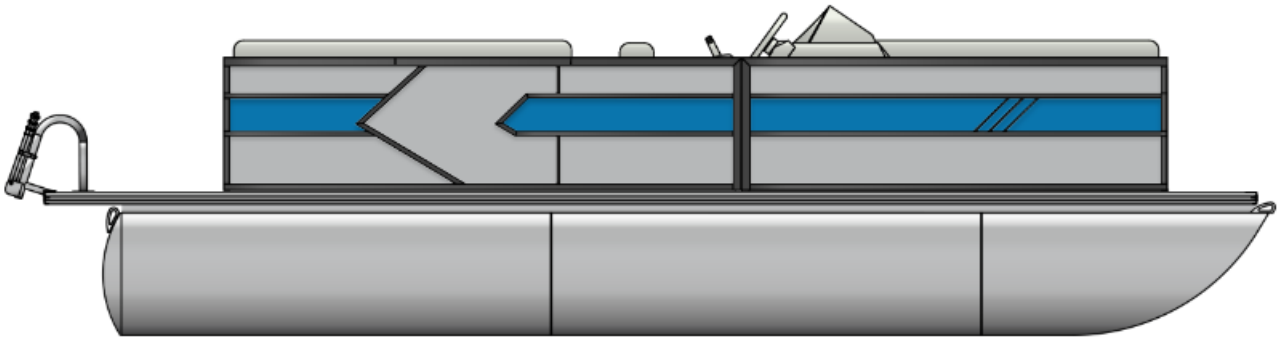

NEW 2025 Bentley Pontoons 223 Bolt Sport Tube Pkg

\$49,999

Description

Price Includes a Mercury 150ELPT (Built in 2022), Stainless Steel Prop, Tandem Axle Trailer with Brakes, Hydraulic Steering with Tilt wheel, Sport3 Hull (3/4 Tube, Aluminum Underskin, 32 Gal Gas Tank and Lifting Strakes), Gray Seagrass Weave Flooring, Stereo System w/ 4 speakers, 12Volt Receptacle w/...

GENERAL INFORMATION

Manufacturer	Bentley Pontoons
Model Year	2025
Model Name	223 Bolt Sport Tube Pkg
Model Code	223 Bolt Sport Tube Pkg
Stock Number	
Color	Silver w/ Matte Blue / Gray Interior w/ Blue Accents
Condition	NEW
Engine	150ELPT Outboard 4 Stroke