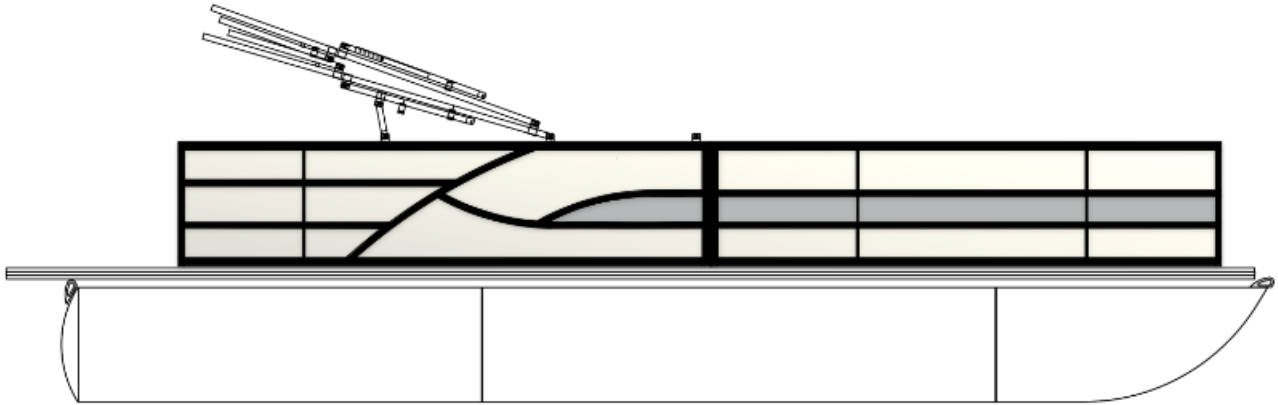

## Description

Price Includes a Mercury 150XL PRO XS, Stainless Steel Prop, Tandem Axle Trailer with Brakes, Hydraulic Steering with Tilt wheel, Upgraded Full length Center Log, In Floor Ski Locker Storage, Gray Seagrass Weave Flooring, Rockford Stereo System Upgrade w/ 6 speakers and amp, 12Volt Receptacle w/ Dual...

## GENERAL INFORMATION

Manufacturer	Bentley Pontoons
Model Year	2025
Model Name	Legacy 223 Navigator Triple Tube Pkg
Model Code	Legacy 223 Navigator Triple Tube Pkg
Stock Number	
Color	White Metallic with Matte Silv / Gray Interior
Condition	NEW
Engine	150XL Pro XS Outboard 4 Stroke