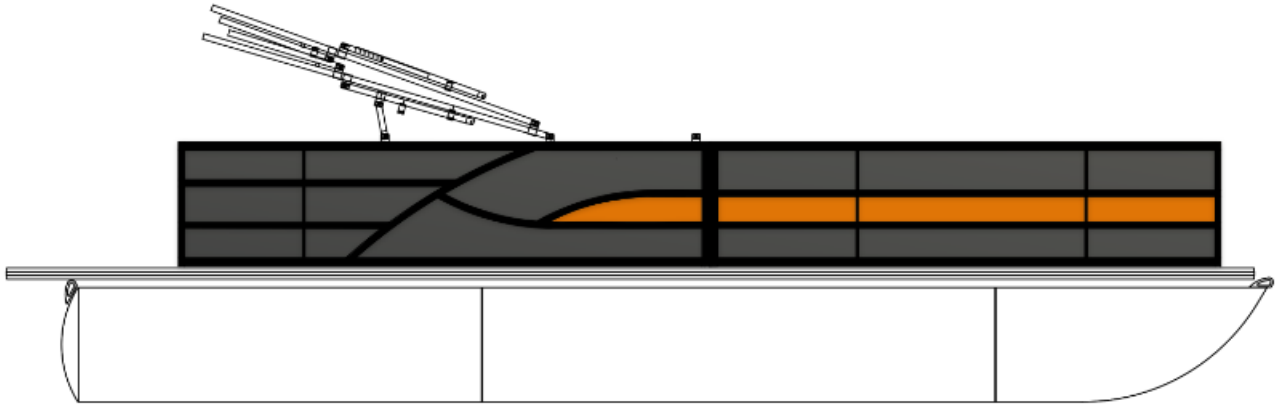

# NEW 2025 Bentley Pontoons Legacy 223 Navigator Triple Tube Pkg

\$65,499

## Description

Price Includes a Mercury 200XL, Stainless Steel Prop, Tandem Axle Trailer with Brakes, Hydraulic Steering with Tilt wheel, Upgraded Full length Center Log, In Floor Ski Locker Storage, Gray Seagrass Weave Flooring, Rockford Stereo System Upgrade w/ 6 speakers and amp, 12Volt Receptacle w/ Dual USB C...

## GENERAL INFORMATION

Manufacturer	Bentley Pontoons
Model Year	2025
Model Name	Legacy 223 Navigator Triple Tube Pkg
Model Code	Legacy 223 Navigator Triple Tube Pkg
Stock Number	
Color	Charcoal w/ Orange Accent / Gray Interior
Condition	NEW
Engine	200XL Outboard 4 Stroke