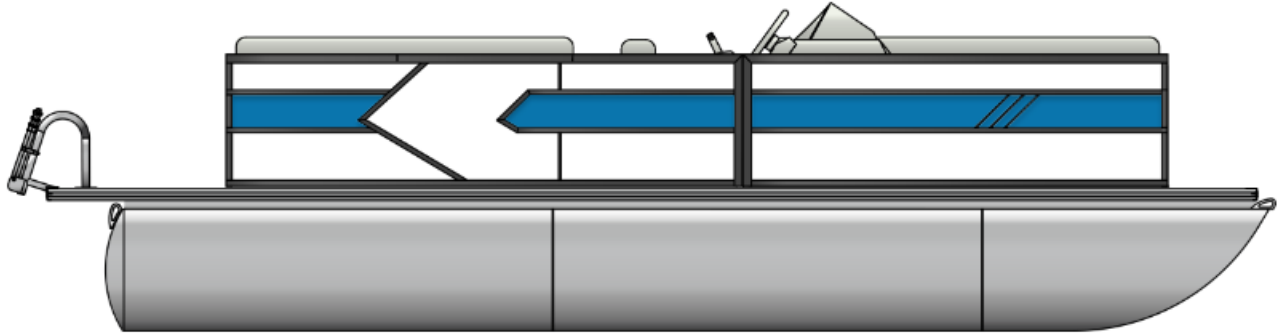

NEW 2025 Bentley Pontoons 203 Bolt Sport Tube Pkg

\$47,499

Description

Price Includes a Mercury 150ELPT (Built in 2022), Stainless Steel Prop, Tandem Axle Trailer with Brakes, Hydraulic Steering with Tilt wheel, Sport3 Hull (3/4 Tube, Aluminum Underskin, 32 Gal Gas Tank and Lifting Strakes), Gray Seagrass Weave Flooring, Stereo System w/ 4 speakers, 12Volt Receptacle w/...

GENERAL INFORMATION

Manufacturer	Bentley Pontoons
Model Year	2025
Model Name	203 Bolt Sport Tube Pkg
Model Code	203 Bolt Sport Tube Pkg
Stock Number	
Color	White with Matte Blue Accent / Gray Interior
Condition	NEW
Engine	150ELPT Outboard 4 Stroke