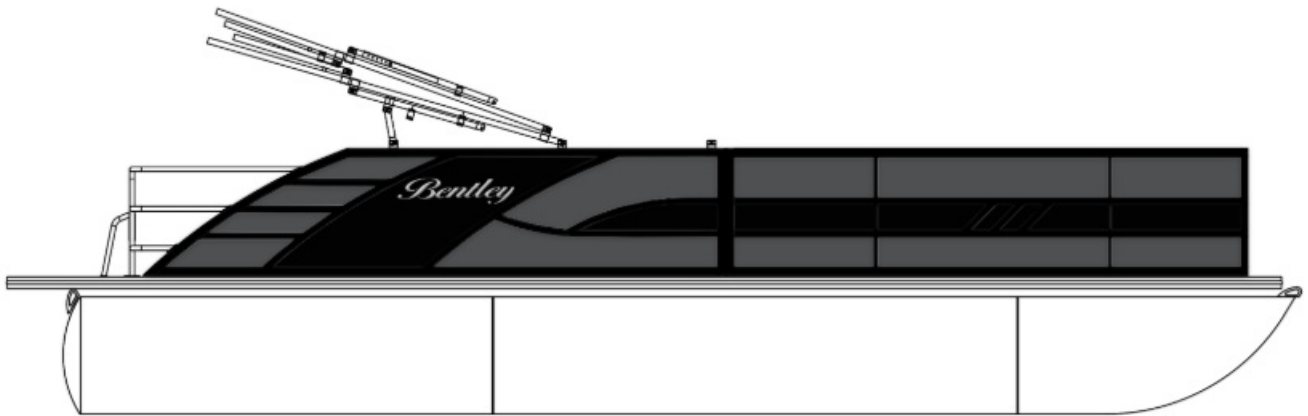

NEW 2025 Bentley Pontoons Elite 223 Swingback DC Triple Tube Pkg

\$93,499

Description

Price Includes a Mercury 250XL DTS PRO XS (Built in 2023), Stainless Steel Prop, Tandem Axle Trailer with Brakes, Power Assist Steering with Tilt wheel & Mercury OEM Digital Fly-By-Wire DTS, Upgraded Full length Center Log, In Floor Ski Locker Storage, Walnut Teak - Brown w/ Black Accent Flooring...

GENERAL INFORMATION

Manufacturer	Bentley Pontoons
Model Year	2025
Model Name	Elite 223 Swingback DC Triple Tube Pkg
Model Code	Elite 223 Swingback DC Triple Tube Pkg
Stock Number	
Color	Matte Black w/ Black Accents / Brandy Interior w/ Walnut Teak
Condition	NEW
Engine	250XL DTS PRO XS Outboard 4 Stroke