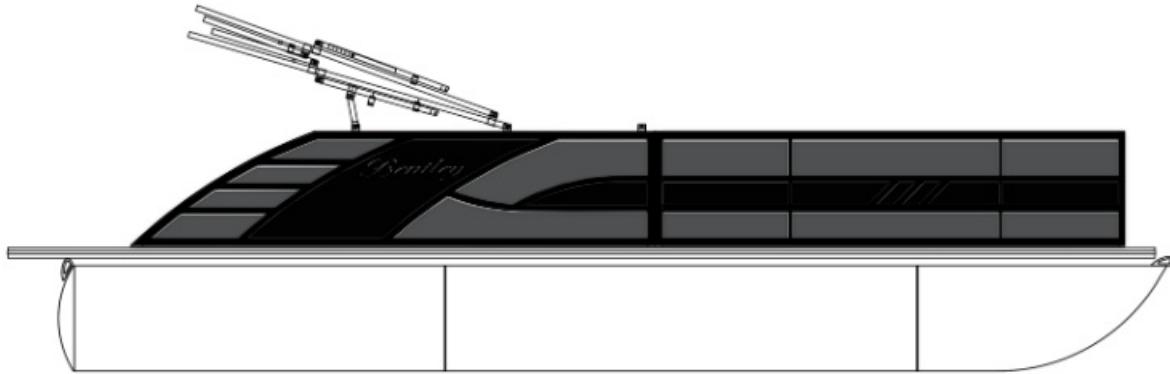

NEW 2025 Bentley Pontoons Elite 223 Admiral Triple Tube Pkg

\$78,999

Description

Price Includes a Mercury 200XL, Stainless Steel Prop, Tandem Axle Trailer with Brakes, Power Assist Steering with Tilt wheel, Upgraded Full length Center Log, In Floor Ski Locker Storage, Walnut Teak - Brown w/ Black Accent Flooring, Rockford Stereo System Upgrade w/ 6 speakers and amp, Rear Radio Re...

GENERAL INFORMATION

Manufacturer	Bentley Pontoons
Model Year	2025
Model Name	Elite 223 Admiral Triple Tube Pkg
Model Code	Elite 223 Admiral Triple Tube Pkg
Stock Number	
Color	Matte Black w/ Black Accents / Brandy Interior & Walnut Teak
Condition	NEW
Engine	200XL Outboard 4 Stroke