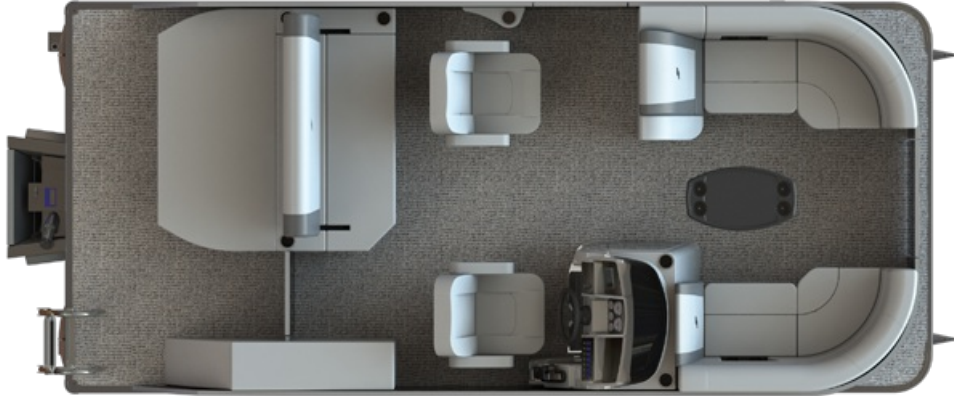

NEW 2025 Starcraft EX 20 Q DH

Call For Price

Description

OPTIONAL EQUIPMENT INCLUDED WITH THIS EX 20 Q DH INCLUDE: STERN RAIN ENCLOSURE, PERFORMANCE STRAKE AND SHIELD, HIGH BACK HELM CHAIR, HYDRAULIC STEERING, UPGRADED POWER BIMINI TOP, DEPTH GAUGE, TRIM GAUGE, TACH W/HOUR METERR, MOOD LIGHTS, SKI TOW BAR, AND A MERCURY 115HP 4S MOTOR. The Starcraft EX 20 Q...

GENERAL INFORMATION

Manufacturer	Starcraft
Model Year	2025
Model Name	EX 20 Q DH
Model Code	EX 20 Q DH
Stock Number	
Color	BLUE / TAN
Condition	NEW
Engine	115 ELPT CT 4S Outboard 4 Stroke

Contact

Patona Bay Boat Service
2 EMS T33 B Lane
Leesburg, IN 46538
Phone: 574-453-3970
Website: <http://patonabay.com/>