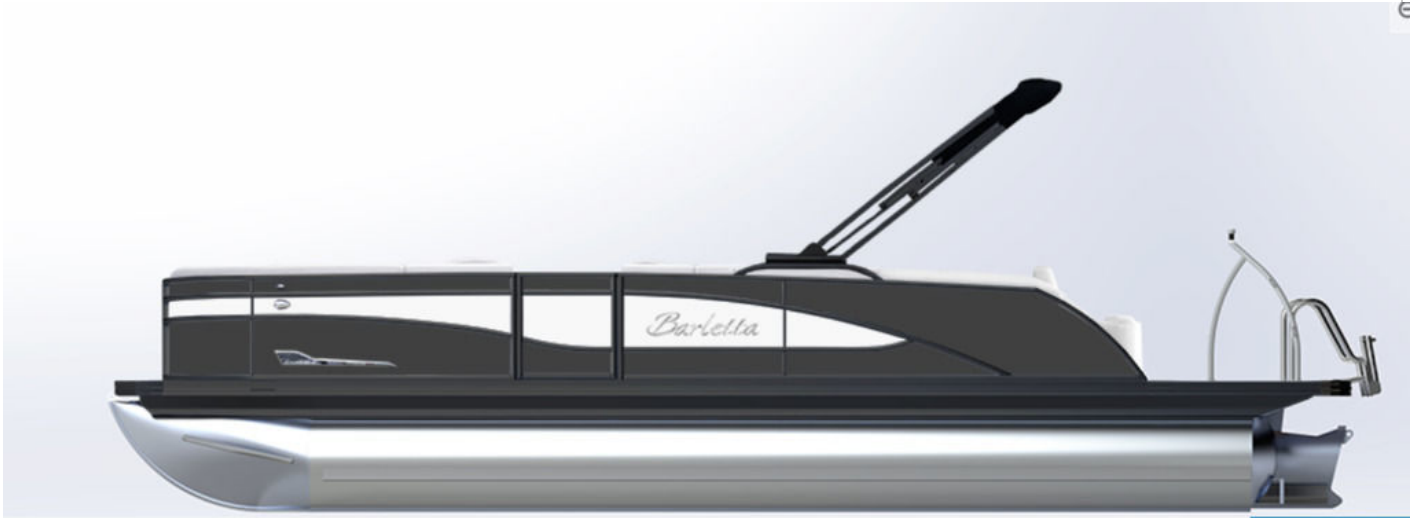

NEW 2025 Barletta 25UE
\$146,904

Description

RAILSKIN COLOR ACCENT; TRIPLE TOON PACKAGE W/ MIDSHIP STORAGE - CORSA; MERCURY DIGITAL DTS PRE-RIG FOR VERADO ENGINES W/ VESSEL LINK, HYDRAULIC AND POWER ASSIST STEERING, DIGITAL GAUGES; RIG ENGINE W/ STAINLESS STEEL PROP; STAINLESS STEEL FLAG POLE W/ AMERICAN FLAG; STEREO REMOTE AT STERN SWIM DECK; ...

GENERAL INFORMATION

Manufacturer	Barletta
Model Year	2025
Model Name	25UE
Model Code	25UE
Stock Number	7737
Color	GRAY MOONSTONE / WHITE OPAL / SOFT TOUCH BRILLIANT WHITE w/ CARBON ACCENT
Condition	NEW
Engine	