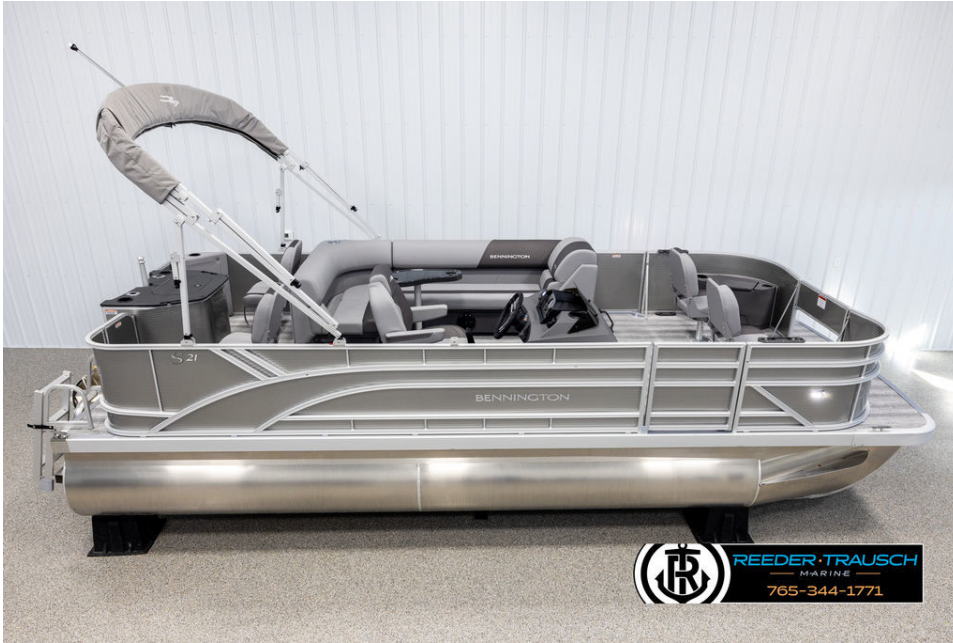

NEW 2025 Bennington 21 SFSE

Call For Price

Description

No description available

GENERAL INFORMATION

Manufacturer	Bennington
Model Year	2025
Model Name	21 SFSE
Model Code	21 SFSE
Stock Number	JM2407
Color	Metallic Silver
Condition	NEW
Engine	