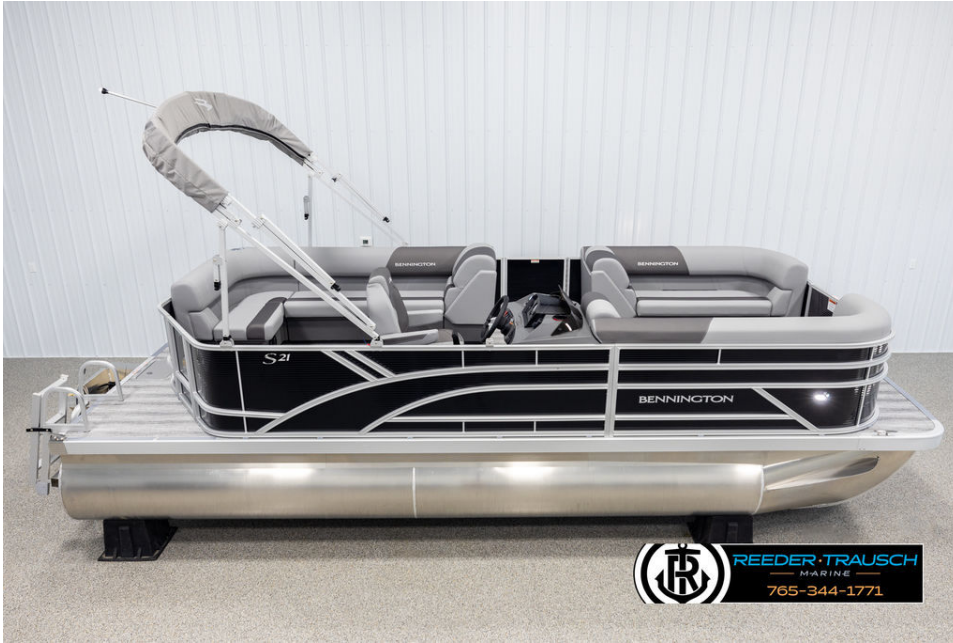

NEW 2025 Bennington 21 SLSE

Call For Price

Description

No description available

GENERAL INFORMATION

Manufacturer	Bennington
Model Year	2025
Model Name	21 SLSE
Model Code	21 SLSE
Stock Number	JM2408
Color	Gemini Black
Condition	NEW
Engine	