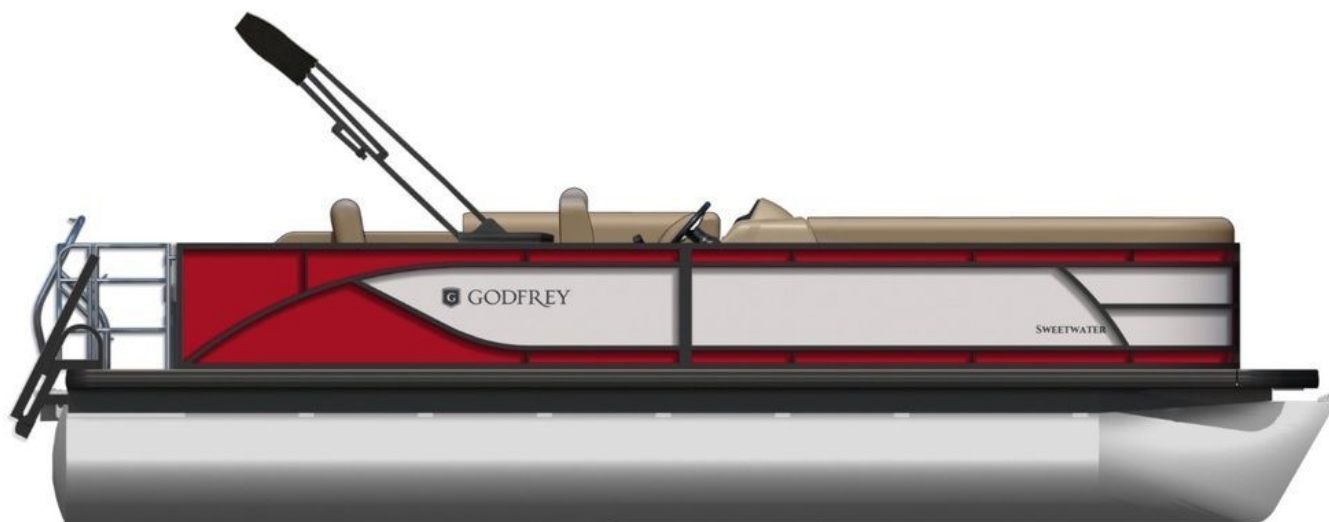

# NEW 2025 Godfrey Pontoons Sweetwater 2286 SFL GTP 27 in. Center Tube Package

Call For Price

## Description

150hp VMAX, In Floor storage 27" GTP Center Tube, Lowrance eagle 5 Depth/Fish Finder, , Seastar Hydraulic Steering w/ tilt, Midnight pkg, Docking Lights, Co-Captain Seat, Windscreen, Blackout pkg.

## GENERAL INFORMATION

Manufacturer	Godfrey Pontoons
Model Year	2025
Model Name	Sweetwater 2286 SFL GTP 27 in. Center Tube Package
Model Code	Sweetwater 2286 SFL GTP 27 in. Center Tube Package
Stock Number	SW243126
Color	CRIMSON
Condition	NEW
Engine	