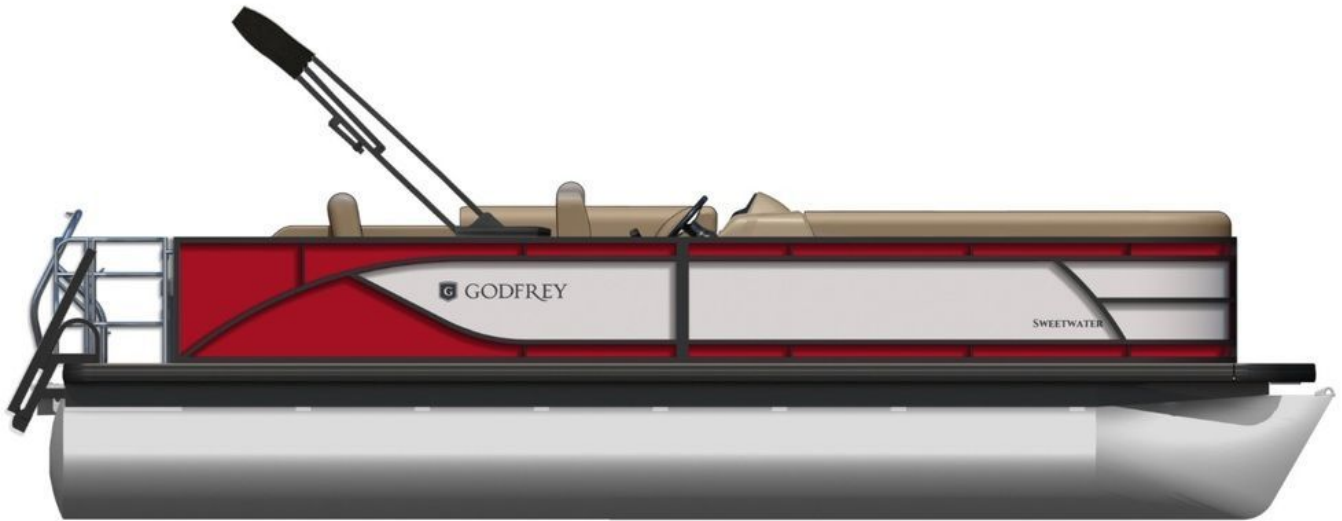

NEW 2025 Godfrey Pontoons Sweetwater 2286 SFL GTP 27 in. Center Tube  
Package  
Call For Price

## Description

150hp VMAX, In Floor storage 27" GTP Center Tube, Lowrance eagle 5 Depth/Fish Finder, , Seastar Hydraulic Steering w/ tilt, Midnight pkg, Docking Lights, Co-Captain Seat, Windscreen, Blackout pkg.

## GENERAL INFORMATION

Manufacturer	Godfrey Pontoons
Model Year	2025
Model Name	Sweetwater 2286 SFL GTP 27 in. Center Tube Package
Model Code	Sweetwater 2286 SFL GTP 27 in. Center Tube Package
Stock Number	SW243126
Color	CRIMSON
Condition	NEW
Engine	