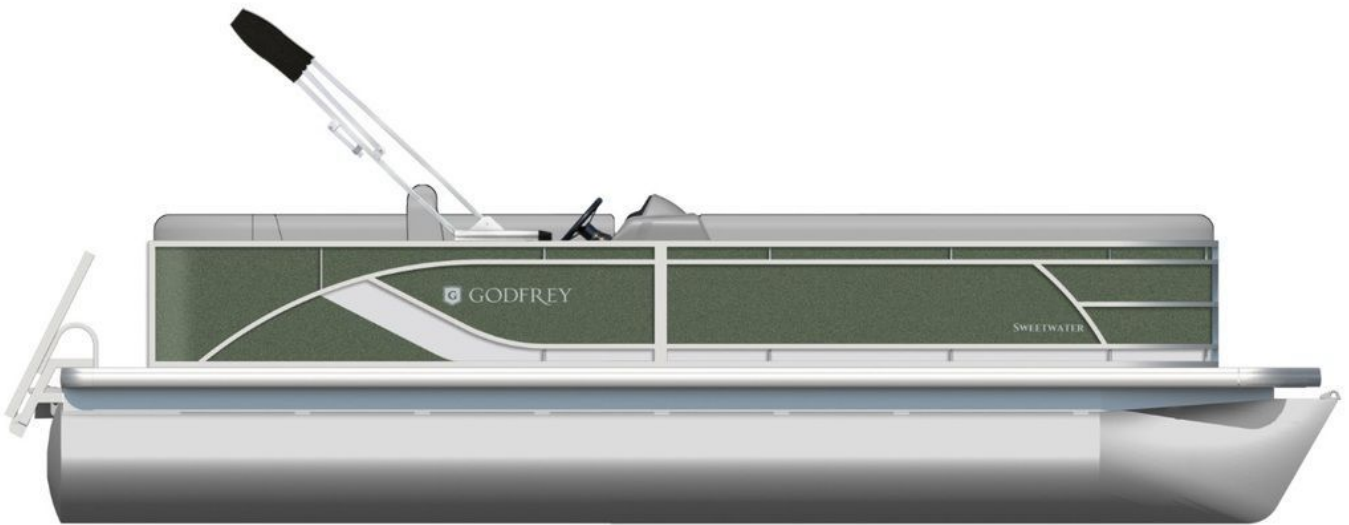

NEW 2025 Godfrey Pontoons Sweetwater 2286 C

Call For Price

Description

115hp Yamaha, Ski Tow, Hydraulic Steering, Windshield, Power Top, Clarion Stereo with Bluetooth

GENERAL INFORMATION

Manufacturer	Godfrey Pontoons
Model Year	2025
Model Name	Sweetwater 2286 C
Model Code	Sweetwater 2286 C
Stock Number	SW243159
Color	Sage
Condition	NEW
Engine	