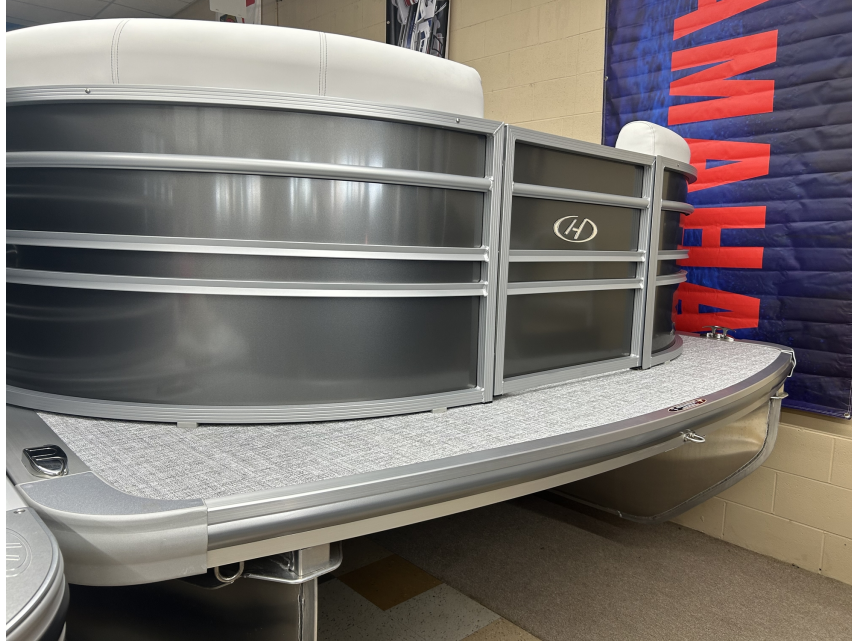

NEW 2024 Harris Sunliner 210

\$52,438

Description

Want to be spoiled? Check out the features and accessories on this Harris Sunliner 210!! They include 2 - 25" pontoons with keel and strakes, CWDH floorplan (Center Walk w/Standard Dual Helm Seats), Sport Shatter graphics, hydraulic steering with tilt, Tech Package 1, Convenience Package w/8.8" fen...

GENERAL INFORMATION

Manufacturer	Harris
Model Year	2024
Model Name	Sunliner 210
Model Code	Sunliner 210
Stock Number	
Color	Sterling Gray Metallic / Sport Shatter Graphics
Condition	NEW
Engine	115 HP ELPT 4 Stroke EFI Ct Outboard 4 Stroke