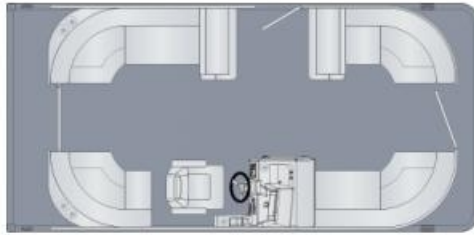

NEW 2024 Harris Cruiser 190 CW

Call For Price

Description

Nicely equipped Harris Cruiser 190 CW powered by a 60 HP Mercury 4 stroke engine with a 5-year factory warranty. The features and accessories include 2 - 25" pontoons with keel, center walk-thru floorplan, extended rear platform, Underdeck Wiring Protection System, 10' black canvas bimini top with b...