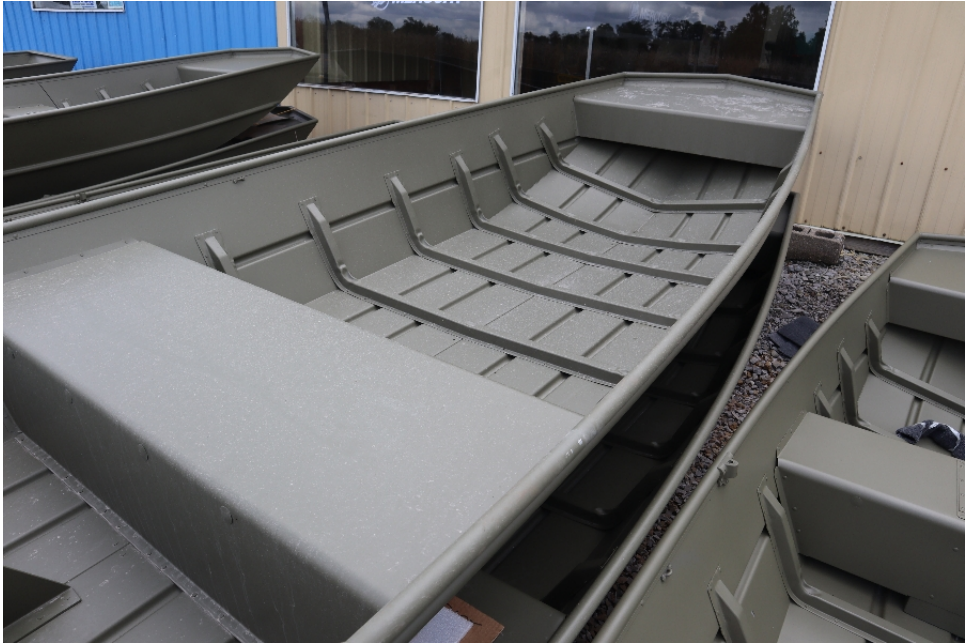

NEW 2023 Lowe 1448MT NCS 20"

\$3,199

Description

Overall Length 20' Beam Bottom
Width 48" Side
Depth 14" Transom
Height 20" Ribs 20" Approx. Basic Hull Weight
Max Person Capacity 4 Max Weight Capacity Max Person
Weight Capacity Max HP Capacit...

GENERAL INFORMATION

Manufacturer	Lowe
Model Year	2023
Model Name	1448MT NCS 20"
Model Code	1448MT NCS 20"
Stock Number	
Color	
Condition	NEW
Engine	

Contact

The Boat Place
24 South Boat Place Blvd
Rockville, IN 47872
Phone: 800-974-9111
Website:
<http://www.theboatplace.net/>