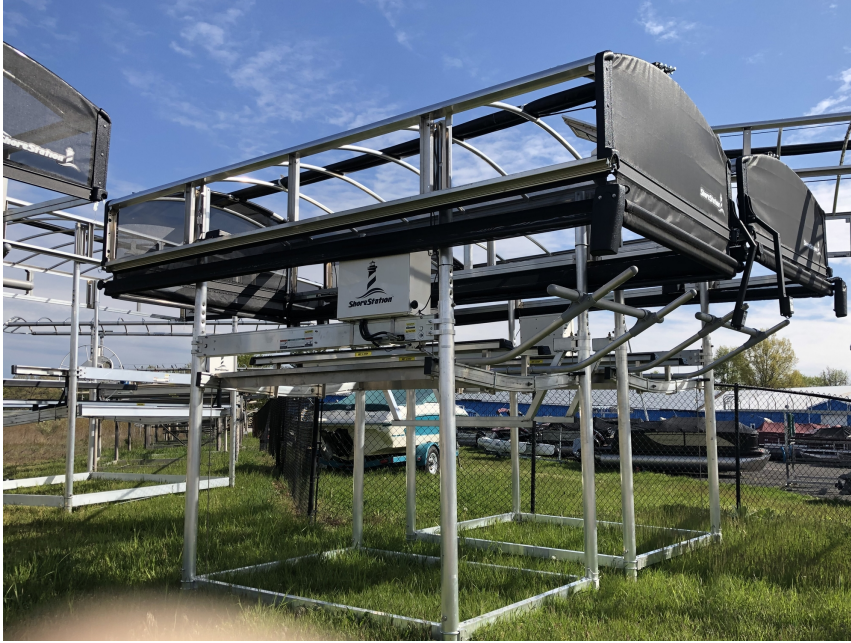

# NEW 2024 Shorestation SSV1564HY w/ Shorescreen Call For Price

## GENERAL INFORMATION

Manufacturer	Shorestation
Model Year	2024
Model Name	SSV1564HY w/ Shorescreen
Model Code	SSV1564HY w/ Shorescreen
Stock Number	
Color	Silver / Silver
Condition	NEW
Engine	